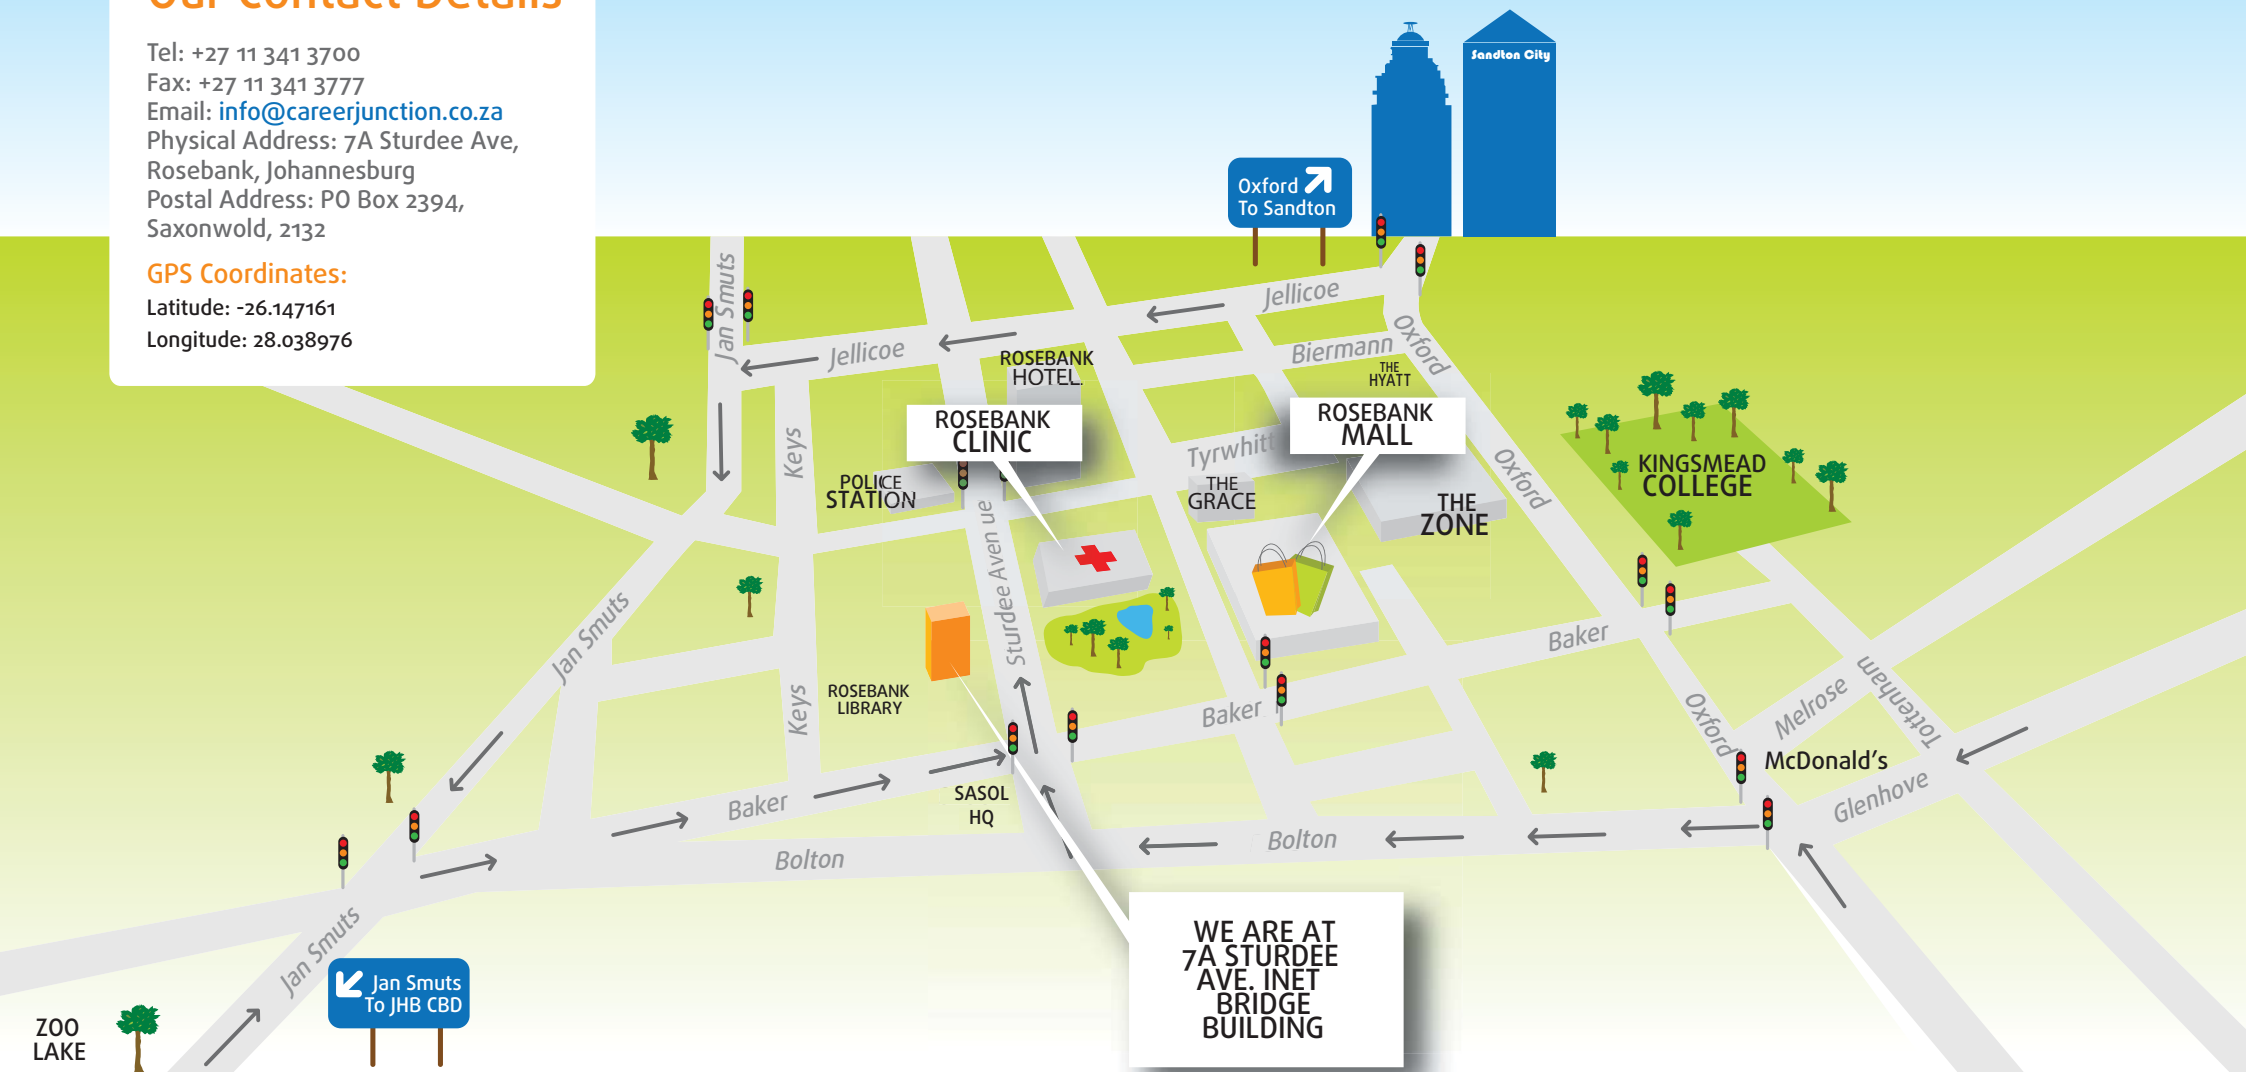

### GPS Coordinates:

Latitude: -26.147161

Longitude: 28.038976

SA's #1 Quality Candidate Provider.

DMMA MEMBER  
DIGITAL MEDIA & MARKETING ASSOCIATION

PROUDLY PART OF  
AVUSA  
Media

**Career**   
**Junction.co.za**  
Better jobs. More often.